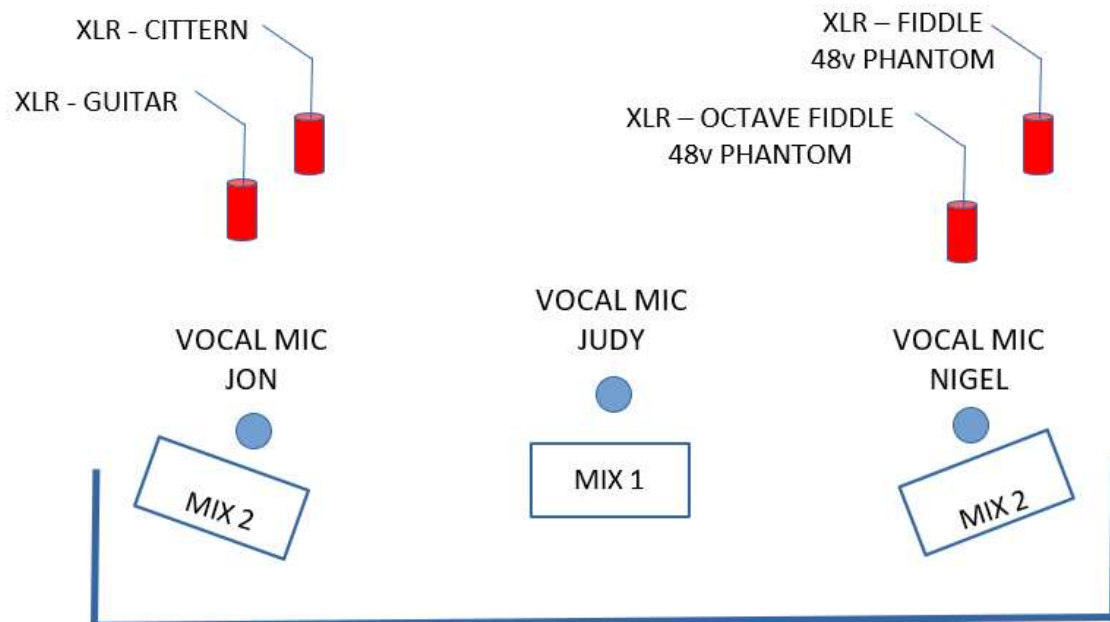

RARE OCCASION : FESTIVAL / CONCERT TECH SPEC

JON

JUDY

NIGEL

JON : XLR OUTPUT – FROM OWN GUITAR PRE-AMP BOX
XLR OUTPUT – FROM OWN CITTERN PRE-AMP BOX
VOCAL MIC

JUDY : VOCAL MIC

NIGEL : VOCAL MIC
2 x XLR WITH 48v PHANTOM FOR 2 x OWN FIDDLE CONDENSER MICS.

MONITORS :

3 x WEDGES, FED FROM 2 x MIXES [MIX 1 – JUDY / MIX 2 – JON & NIGEL]

STAGE PLAN – VIEWED FROM AUDITORIUM