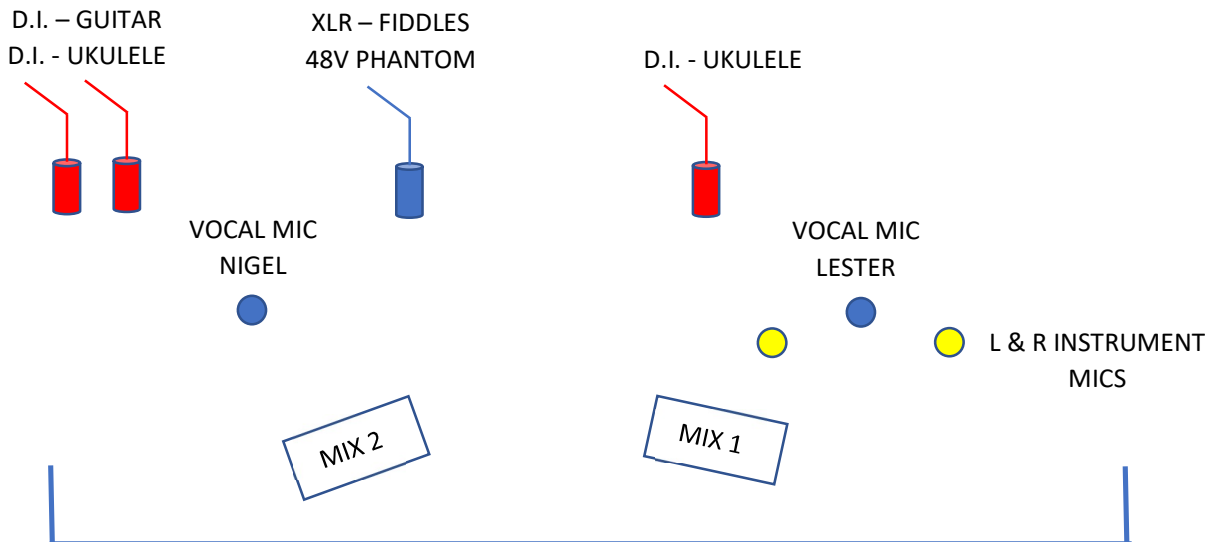

QUAY OF SEA - CONCERT TECH SPEC

NIGEL

LESTER

- LESTER :** VOCAL MIC
2 x INSTRUMENT MICS - LEFT AND RIGHT HANDS OF MELODEON.
1 x D.I. FOR UKULELE
- NIGEL :** VOCAL MIC
1 x XLR WITH 48v PHANTOM FOR OWN FIDDLE CONDENSER MIC.
2 x D.I. - GUITAR & UKULELE
- MONITORS :**
2 x WEDGES, FED FROM 2 x MIXES - 1 MIX IS ACCEPTABLE

STAGE PLAN – VIEWED FROM AUDITORIUM